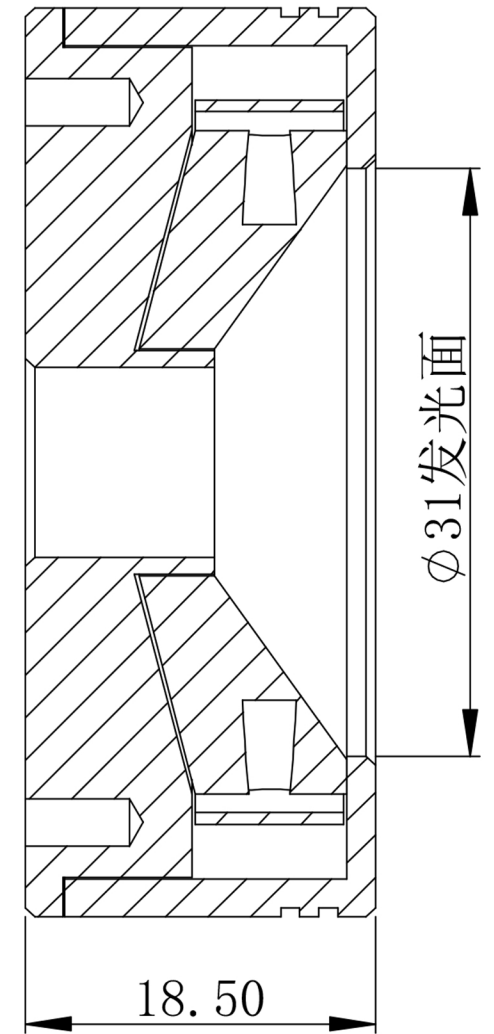

光源线长1000mm

Details of Connector

Connector Type: SMR-03V-B (Light Side)  
 SMP-03V-BC (Power Supply Side)

Specification:

MODEL	PL-RIU48-W/-B/-G/-UV	-R/-IR850/-IR940
Wavelength (nm)	6500K/470/530/385	625/850/940
Power Supply	DC24V/0.9 (W)	DC24V/0.9 (W)

Itemref	Quantity	Material: AL/ACRIL	ArticleNo./Reference
			Filename PL-RIU48
			Scale 1/1
<b>PL-RIU48-U</b>			
PL-RIU48-0000			Edition VER.1.0
			Sheet 1