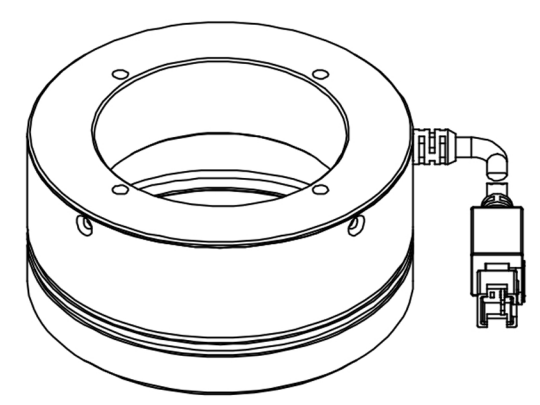

A
B
C
D
E
F

A
B
C
D
E
F

剖面 D-D

Details of Connector

Connector Type: SMP-03V-B (Light Side)
SMP-03V-BC (Power Supply Side)

Specification:

MODEL	PL-RIF75-W/-B/-G/-UV	-R/-IR850/-IR940
Wavelength (nm)	6500K/470/530/385	625/850/940
Power Supply	DC24V/3.4 (W)	DC24V/2.7 (W)

Itemref	Quantity	Material: AL/ACRIL	ArticleNo./Reference
			Filename PL-RIF75
			Scale 1/1
PL-RIF75-U			
PL-RIF75-0000			Edition VER.1.0
			Sheet 1