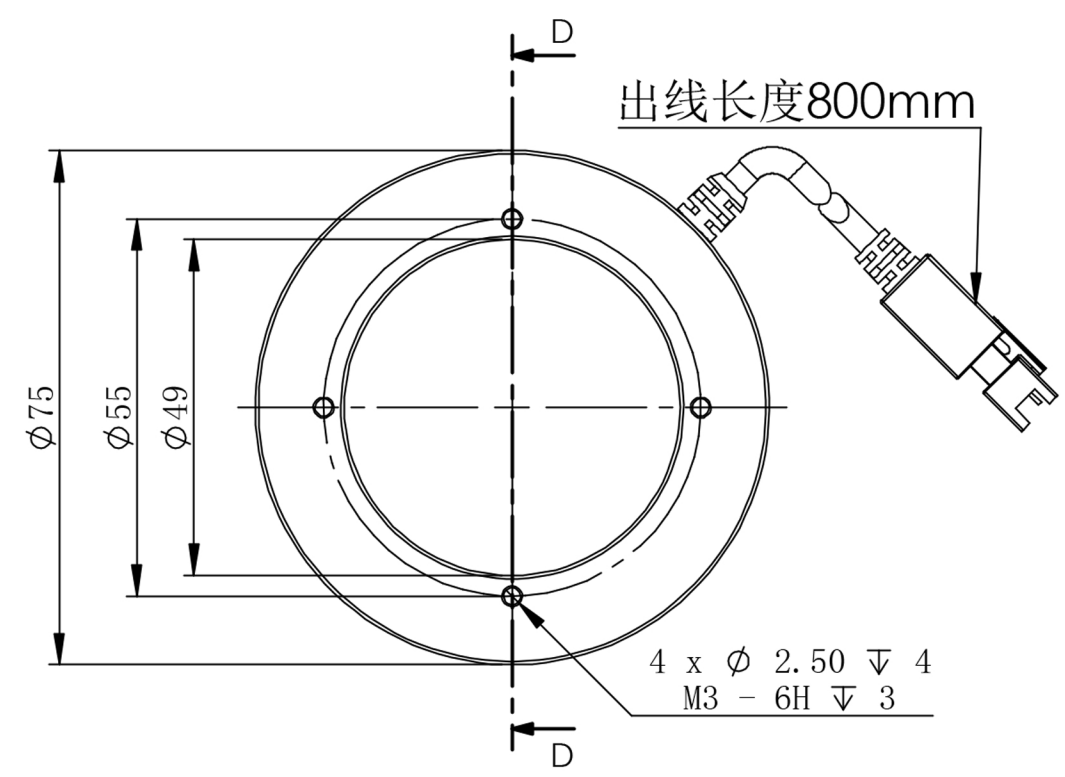

A
B
C
D
E
F

A
B
C
D
E
F

剖面 D-D

Details of Connector

Connector Type: SMP-03V-B (Light Side)
SMP-03V-BC (Power Supply Side)

Specification:

MODEL	PL-RIF75-W/-B/-G/-UV	-R/-IR850/-IR940
Wavelength (nm)	6500K/470/530/385	625/850/940
Power Supply	DC24V/3.4 (W)	DC24V/2.7 (W)

Itemref	Quantity	Material: AL/ACRIL	ArticleNo./Reference
			Filename PL-RIF75
			Scale 1/1
PL-RIF75-U			
PL-RIF75-0000			Edition VER.1.0
			Sheet 1