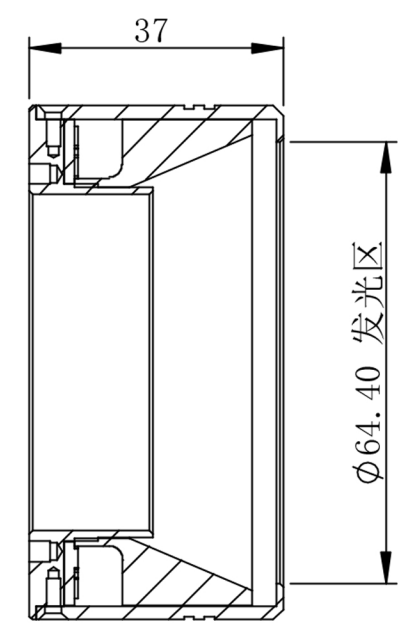

A
B
C
D
E
F

A
B
C
D
E
F

剖面 D-D

Details of Connector

Connector Type: SMP-03V-B (Light Side)
SMP-03V-BC (Power Supply Side)

Specification:

MODEL	PL-RIF75-W/-B/-G/-UV	-R/-IR850/-IR940
Wavelength (nm)	6500K/470/530/385	625/850/940
Power Supply	DC24V/3.4 (W)	DC24V/2.7 (W)

Itemref	Quantity	Material: AL/ACRIL	ArticleNo./Reference
			Filename PL-RIF75
			Scale 1/1
PL-RIF75-U			
PL-RIF75-0000			Edition VER.1.0
			Sheet 1