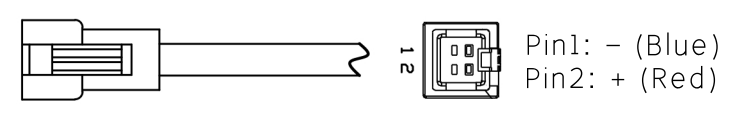

A
B
C
D
E
F

A
B
C
D
E
F

剖面 D-D

Details of Connector

Connector Type: SMP-03V-B (Light Side)
SMP-03V-BC (Power Supply Side)

Specification:

MODEL	PL-RIF75-W/-B/-G/-UV	-R/-IR850/-IR940
Wavelength (nm)	6500K/470/530/385	625/850/940
Power Supply	DC24V/3.4 (W)	DC24V/2.7 (W)