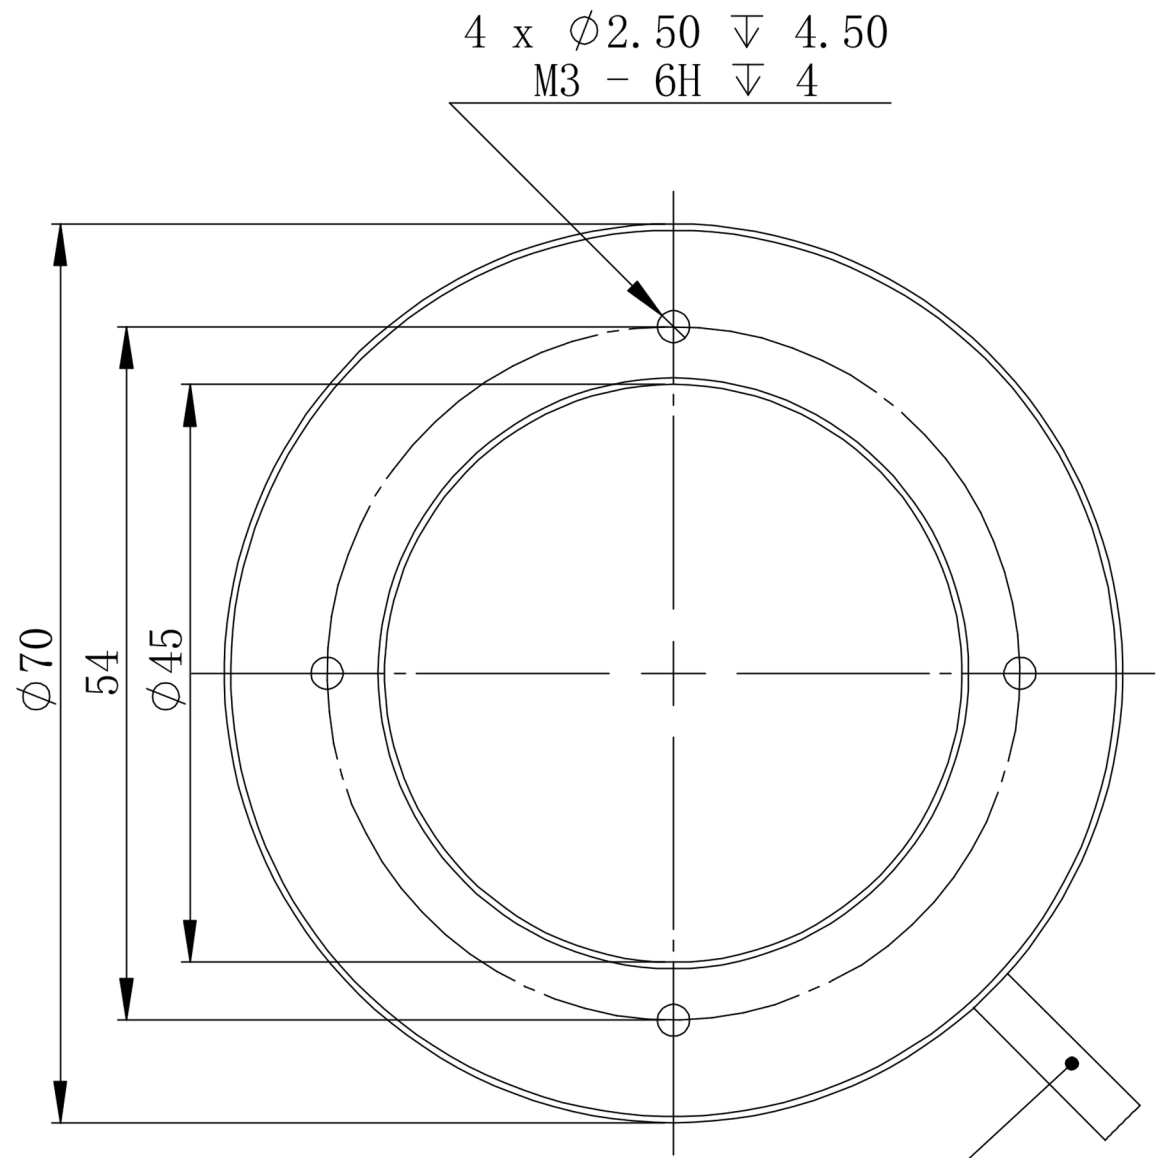

A
B
C
D
E
F

A
B
C
D
E
F

光源线长1000mm

Details of Connector

Connector Type: SMP-03V-B (Light Side)
SMP-03V-BC (Power Supply Side)

Specification:

MODEL	PL-RIF70-W/-B/-G/-UV	-R/-IR850/-IR940
Wavelength (nm)	6500K/470/530/385	625/850/940
Power Supply	DC24V/3.2 (W)	DC24V/2.1 (W)

Itemref	Quantity	Material: AL/ACRIL	ArticleNo./Reference
			Filename PL-RIF70
			Scale 1/1
PL-RIF70-U			
PL-RIF70-0000			Edition VER.1.0
			Sheet 1