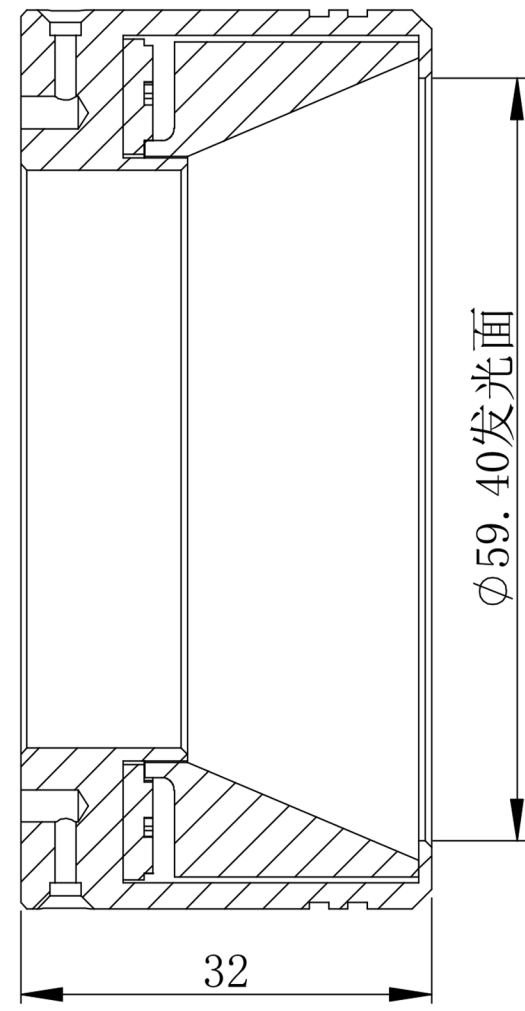

A
B
C
D
E
F

A
B
C
D
E
F

光源线长1000mm

Details of Connector

Connector Type: SMP-03V-B (Light Side)
SMP-03V-BC (Power Supply Side)

Specification:

MODEL	PL-RIF70-W/-B/-G/-UV	-R/-IR850/-IR940
Wavelength (nm)	6500K/470/530/385	625/850/940
Power Supply	DC24V/3.2 (W)	DC24V/2.1 (W)

Itemref	Quantity	Material: AL/ACRIL	ArticleNo./Reference
			Filename PL-RIF70
			Scale 1/1
PL-RIF70-U			
PL-RIF70-0000			Edition VER.1.0
			Sheet 1