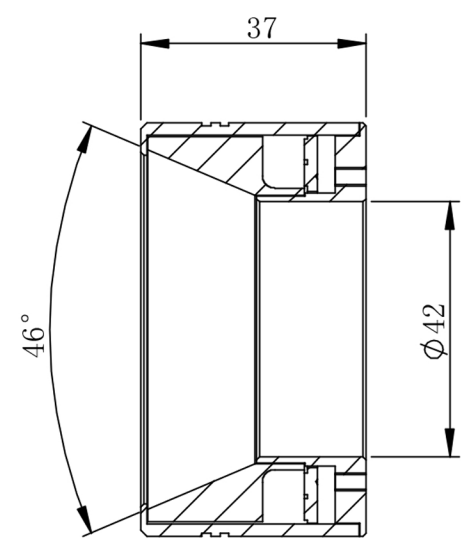

A
B
C
D
E
F

A
B
C
D
E
F

剖面 D-D

4 x M3 - 6H ∇ 6
 ϕ 2.50 ∇ 7.50
 出线长度800mm

Details of Connector

Connector Type: SMP-03V-B (Light Side)
 SMP-03V-BC (Power Supply Side)

Specification:

MODEL	PL-RIF68-W/-B/-G/-UV	-R/-IR850/-IR940
Wavelength (nm)	6500K/470/530/385	625/850/940
Power Supply	DC24V/4.2 (W)	DC24V/2.8 (W)

Itemref	Quantity	Material: AL/ACRIL	ArticleNo./Reference
			Filename PL-RIF68
			Scale 1/1
PL-RIF68-U			
PL-RIF68-0000			Edition VER.1.0
			Sheet 1