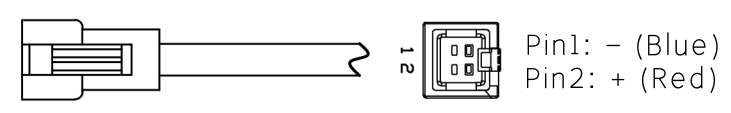

A
B
C
D
E
F

A
B
C
D
E
F

剖面 D-D

4 x M3 - 6H ∇ 6
 ϕ 2.50 ∇ 7.50
 出线长度800mm

Details of Connector

Connector Type: SMP-03V-B (Light Side)
 SMP-03V-BC (Power Supply Side)

Specification:

MODEL	PL-RIF68-W/-B/-G/-UV	-R/-IR850/-IR940
Wavelength (nm)	6500K/470/530/385	625/850/940
Power Supply	DC24V/4.2 (W)	DC24V/2.8 (W)