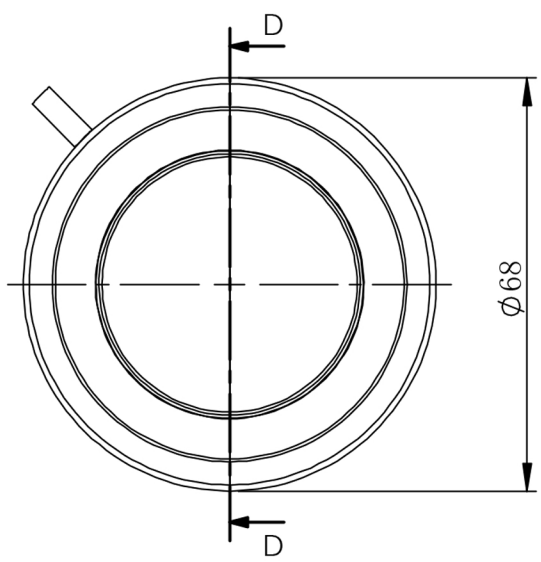

A
B
C
D
E
F

A
B
C
D
E
F

剖面 D-D

4 x M3 - 6H ∇ 6
 ϕ 2.50 ∇ 7.50
 出线长度800mm

Details of Connector

Connector Type: SMP-03V-B (Light Side)
 SMP-03V-BC (Power Supply Side)

Specification:

MODEL	PL-RIF68-W/-B/-G/-UV	-R/-IR850/-IR940
Wavelength (nm)	6500K/470/530/385	625/850/940
Power Supply	DC24V/4.2 (W)	DC24V/2.8 (W)

Itemref	Quantity	Material: AL/ACRIL	ArticleNo./Reference
			Filename PL-RIF68
			Scale 1/1
PL-RIF68-U			
PL-RIF68-0000			Edition VER.1.0
			Sheet 1