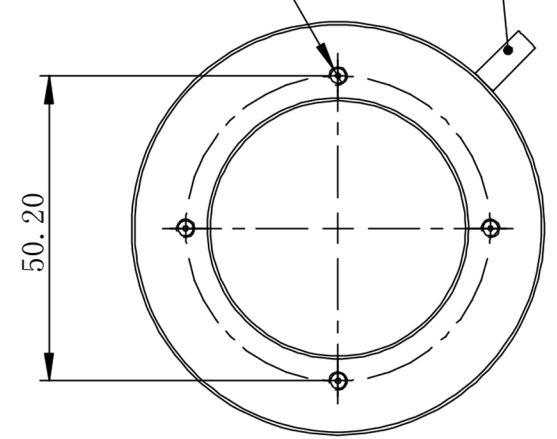

A
B
C
D
E
F

A
B
C
D
E
F

剖面 D-D

4 x M3 - 6H ∇ 6
 ϕ 2.50 ∇ 7.50
 出线长度800mm

Details of Connector

Connector Type: SMP-03V-B (Light Side)
 SMP-03V-BC (Power Supply Side)

Specification:

MODEL	PL-RIF68-W/-B/-G/-UV	-R/-IR850/-IR940
Wavelength (nm)	6500K/470/530/385	625/850/940
Power Supply	DC24V/4.2 (W)	DC24V/2.8 (W)

Itemref	Quantity	Material: AL/ACRIL	ArticleNo./Reference
			Filename PL-RIF68
			Scale 1/1
PL-RIF68-U			
PL-RIF68-0000			Edition VER.1.0
			Sheet 1