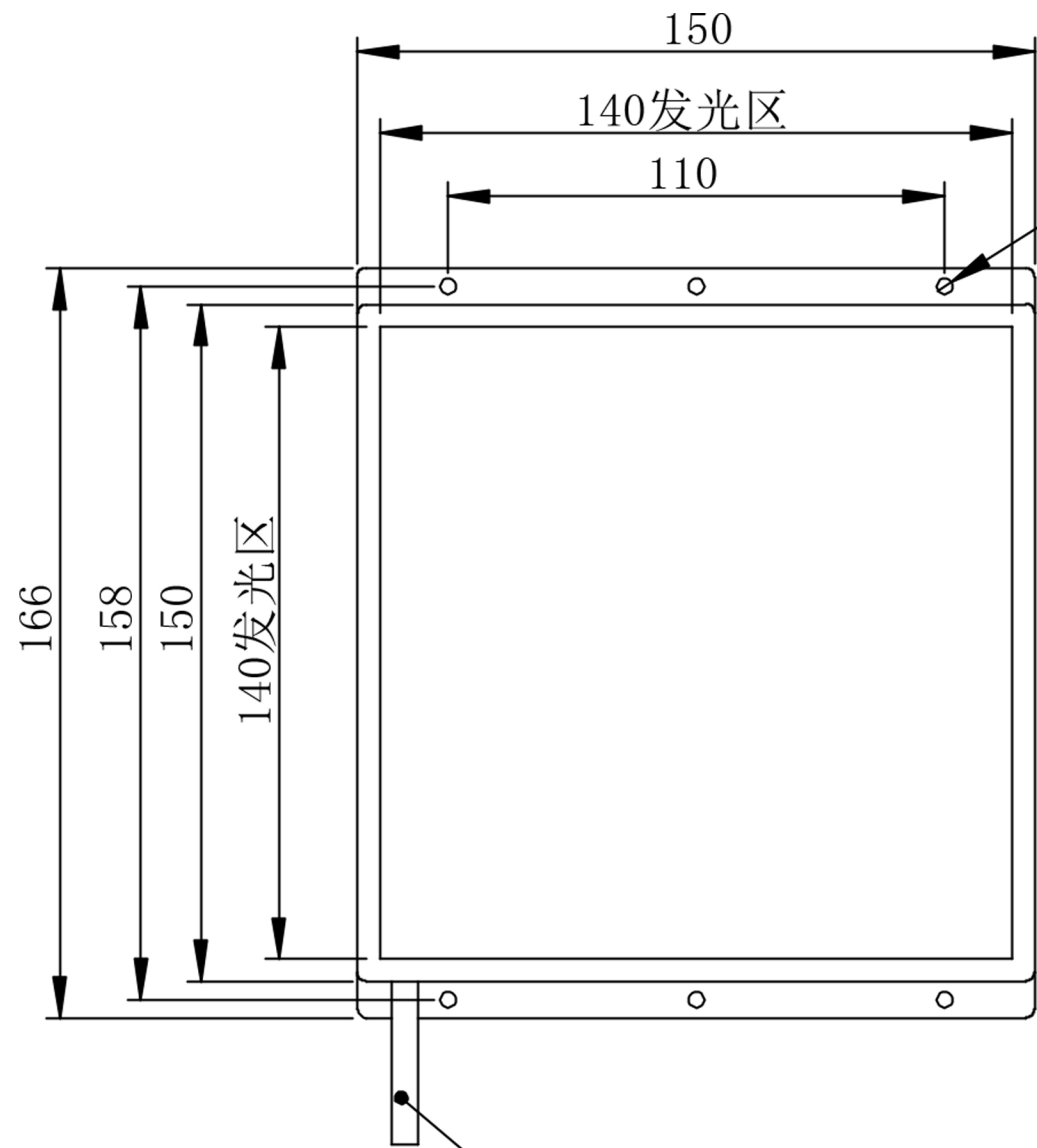

A
B
C
D
E
F

A
B
C
D
E
F

6 x ϕ 3.50 完全贯穿

出线长800mm

Details of Connector

Connector Type: SMP-03V-B (Light Side)
SMP-03V-BC (Power Supply Side)

Specification:

MODEL	PL-PBO150150-W/-B/-G/-UV	-R/-IR850/-IR940
Wavelength (nm)	6500K/470/530/385	625/850/940
Power Supply	DC24V/17 (W)	DC24V/11 (W)

Itemref	Quantity	Material: AL/ACRIL	ArticleNo./Reference
			Filename PL-PBO150150
			Scale 1/1
PL-PBO150150-U			
PL-PBO150150-0000			Edition VER.1.0
			Sheet 1