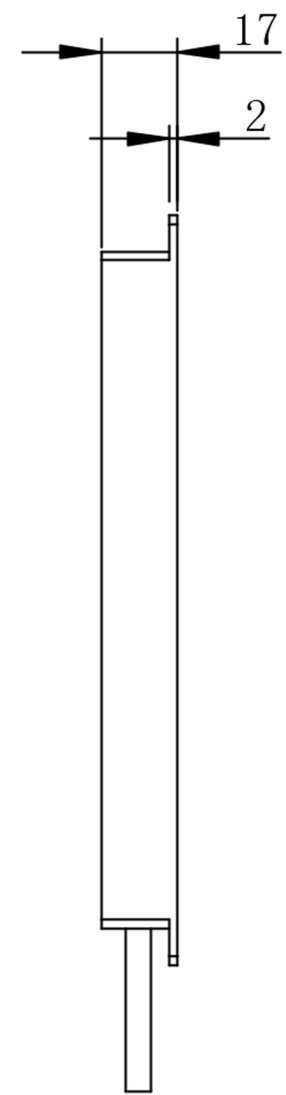

A
B
C
D
E
F

A
B
C
D
E
F

6 x ϕ 3.50 完全贯穿

出线长800mm

Details of Connector

Connector Type: SMP-03V-B (Light Side)
SMP-03V-BC (Power Supply Side)

Specification:

MODEL	PL-PBO150150-W/-B/-G/-UV	-R/-IR850/-IR940
Wavelength (nm)	6500K/470/530/385	625/850/940
Power Supply	DC24V/17 (W)	DC24V/11 (W)

Itemref	Quantity	Material: AL/ACRIL	ArticleNo./Reference
			Filename PL-PBO150150
			Scale 1/1
PL-PBO150150-U			
PL-PBO150150-0000			Edition VER.1.0
			Sheet 1