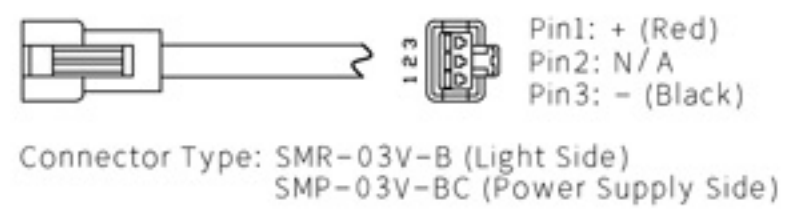

Details of Connector

Specification:

MODEL	YL-RIH80-W/-UV/-B/-G/-Y/-R/-IR850/-IR940
Wavelength (nm)	6500K (Color temperature) / 390/470/525/625/850/940
Power Supply	DC24V/4 (W)

Itemref	Quantity	Material: AL/ACRIL	ArticleNo./Reference	
			Filename YL-RIH80	Scale 1/1
双翌 SHUANGYI			YL-RIH80	
			YL-RIH80-0000	Edition VER.1.0