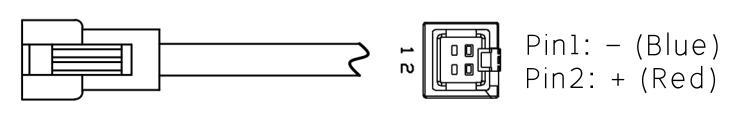

M3 - 6H ∇ 4
 ϕ 2.50 ∇ 5.50
 两侧对称

可安装M3螺母

光源线长1000mm

Details of Connector

Connector Type: SMP-03V-B (Light Side)
 SMP-03V-BC (Power Supply Side)

Specification:

MODEL	PL-GTR27035-W/-B/-G/-UV	-R/-IR850/-IR940
Wavelength (nm)	6500K/470/530/385	625/850/940
Power Supply	DC24V/7.5 (W)	DC24V/6.7 (W)