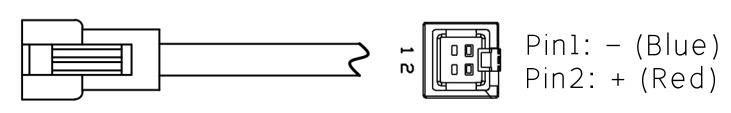

M3 - 6H ∇ 6
 ϕ 2.50 ∇ 8.50
 两侧对称

可装M3螺母

光源线长1000mm

Details of Connector

Connector Type: SMR-03V-B (Light Side)
 SMP-03V-BC (Power Supply Side)

Specification:

MODEL	PL-GTR22028-W/-B/-G/-UV	-R/-IR850/-IR940
Wavelength (nm)	6500K/470/530/385	625/850/940
Power Supply	DC24V/5.6 (W)	DC24V/5.6 (W)