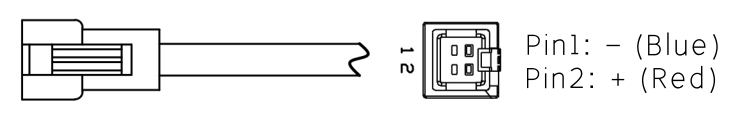

可装M3螺母

M3 - 6H ∇ 6
 ϕ 2.50 ∇ 8.50
两侧对称

光源线长1000mm

Details of Connector

Connector Type: SMR-03V-B (Light Side)
SMP-03V-BC (Power Supply Side)

Specification:

MODEL	PL-GTR7028-W/-B/-G/-UV	-R/-IR850/-IR940
Wavelength (nm)	6500K/470/530/385	625/850/940
Power Supply	DC24V/1.4 (W)	DC24V/1.4 (W)