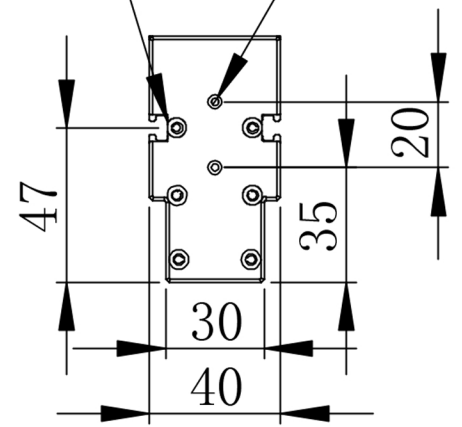

航空头出线

可安装M4螺母
 2 x M5 - 6H ∇ 7
 ϕ 4.20 ∇ 9.40
 两侧对称

Specification:

MODEL	PL-LS420S-W/-B/-G/-UV	-R/-IR850/-IR940
Wavelength (nm)	6500K/470/530/385	625/850/940
Power Supply	DC24V/96 (W)	

Itemref	Quantity	Material: AL/ACRIL	ArticleNo./Reference	
			Filename PL-LS420S	Scale 1/1
			PL-LS420S-U	
			PL-LS420S-0000	Edition VER.1.0 Sheet 1