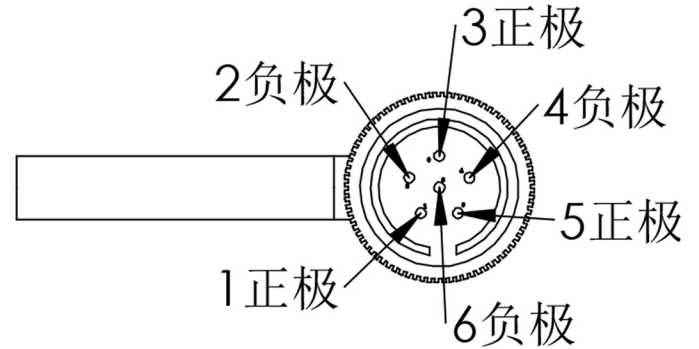

航空头出线

可安装M4螺母
 2 x M5 - 6H ∇ 7
 ϕ 4.20 ∇ 9.40
 两侧对称

Specification:

MODEL	PL-LS420S-W/-B/-G/-UV	-R/-IR850/-IR940
Wavelength (nm)	6500K/470/530/385	625/850/940
Power Supply	DC24V/96 (W)	

Itemref	Quantity	Material: AL/ACRIL	ArticleNo./Reference	
			Filename PL-LS420S	Scale 1/1
			PL-LS420S-U	
			PL-LS420S-0000	Edition VER.1.0 Sheet 1