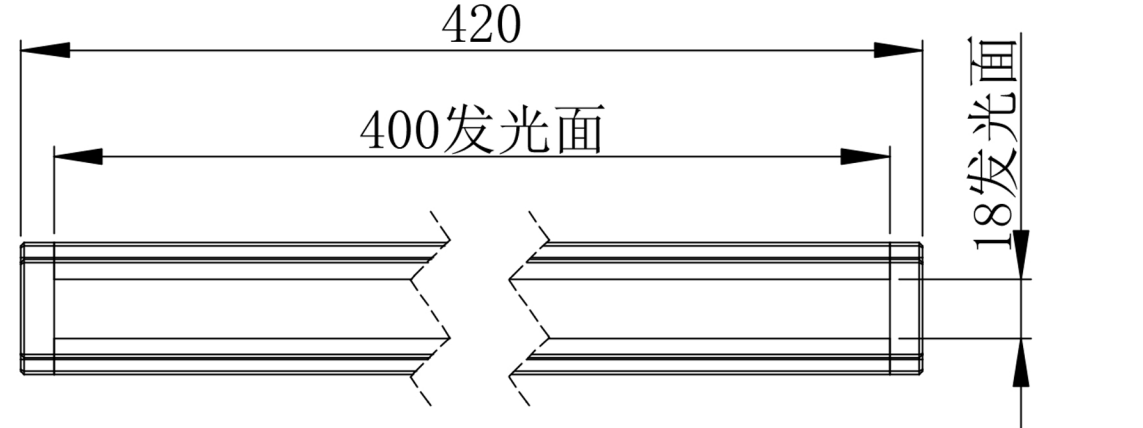

航空头出线

可安装M4螺母
 2 x M5 - 6H ∇ 7
 ϕ 4.20 ∇ 9.40
 两侧对称

Specification:

MODEL	PL-LS420S-W/-B/-G/-UV	-R/-IR850/-IR940
Wavelength (nm)	6500K/470/530/385	625/850/940
Power Supply	DC24V/96 (W)	

Itemref	Quantity	Material: AL/ACRIL	ArticleNo./Reference	
			Filename PL-LS420S	Scale 1/1
			PL-LS420S-U	
			PL-LS420S-0000	Edition VER.1.0 Sheet 1