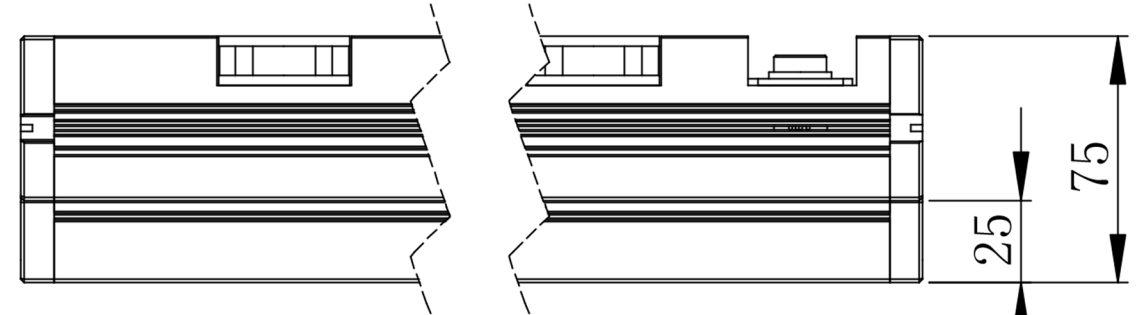

航空头出线

可安装M4螺母
 2 x M5 - 6H ∇ 7
 ϕ 4.20 ∇ 9.40
 两侧对称

Specification:

MODEL	PL-LS420S-W/-B/-G/-UV	-R/-IR850/-IR940
Wavelength (nm)	6500K/470/530/385	625/850/940
Power Supply	DC24V/96 (W)	

Itemref	Quantity	Material: AL/ACRIL	ArticleNo./Reference	
			Filename PL-LS420S	Scale 1/1
			PL-LS420S-U	
			PL-LS420S-0000	Edition VER.1.0 Sheet 1