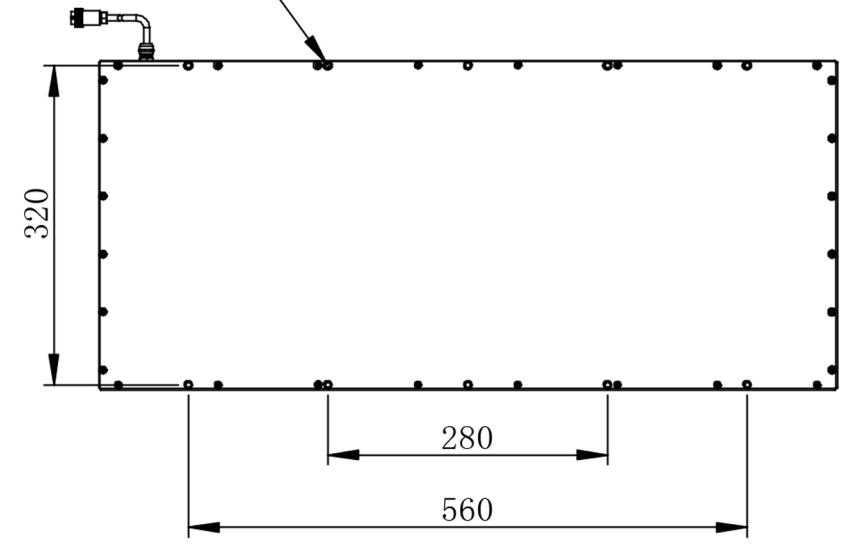

A  
B  
C  
D  
E  
F

A  
B  
C  
D  
E  
F

出线长度800mm

10 x M6 - 6H x 9  
∅ 5 x 10

Details of Connector

Connector Type: SMR-03V-B (Light Side)  
SMP-03V-BC (Power Supply Side)

Specification:

MODEL	PL-BO740330-W/-B/-G/-UV	-R/-IR850/-IR940
Wavelength (nm)	6500K/470/530/385	625/850/940
Power Supply	DC24V/120 (W)	DC24V/110 (W)

Itemref	Quantity	Material: AL/ACRIL	ArticleNo./Reference	
			Filename PL-BO740330	Scale 1/1
			<b>PL-BO740330-U</b>	
			PL-BO740330-0000	Edition VER.1.0 Sheet 1