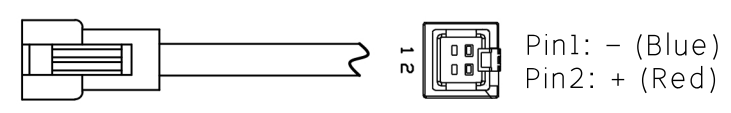

A  
B  
C  
D  
E  
F

A  
B  
C  
D  
E  
F

出线长度800mm

10 x M6 - 6H x 9  
∅ 5 x 10

Details of Connector

Connector Type: SMR-03V-B (Light Side)  
SMP-03V-BC (Power Supply Side)

Specification:

MODEL	PL-BO740330-W/-B/-G/-UV	-R/-IR850/-IR940
Wavelength (nm)	6500K/470/530/385	625/850/940
Power Supply	DC24V/120 (W)	DC24V/110 (W)