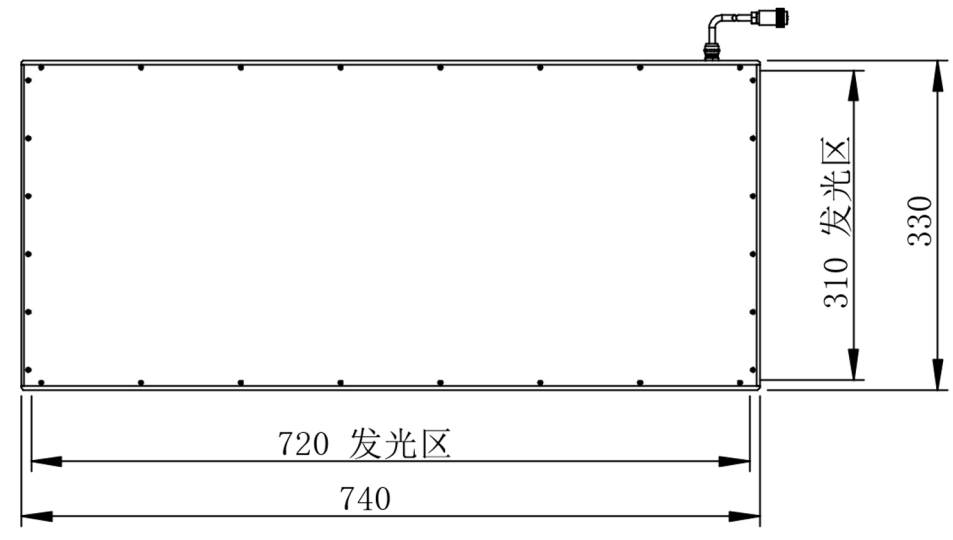

A  
B  
C  
D  
E  
F

A  
B  
C  
D  
E  
F

出线长度800mm

10 x M6 - 6H x 9  
∅ 5 x 10

Details of Connector

Connector Type: SMR-03V-B (Light Side)  
SMP-03V-BC (Power Supply Side)

Specification:

MODEL	PL-BO740330-W/-B/-G/-UV	-R/-IR850/-IR940
Wavelength (nm)	6500K/470/530/385	625/850/940
Power Supply	DC24V/120 (W)	DC24V/110 (W)

Itemref	Quantity	Material: AL/ACRIL	ArticleNo./Reference	
			Filename PL-BO740330	Scale 1/1
			<b>PL-BO740330-U</b>	
			PL-BO740330-0000	Edition VER.1.0 Sheet 1