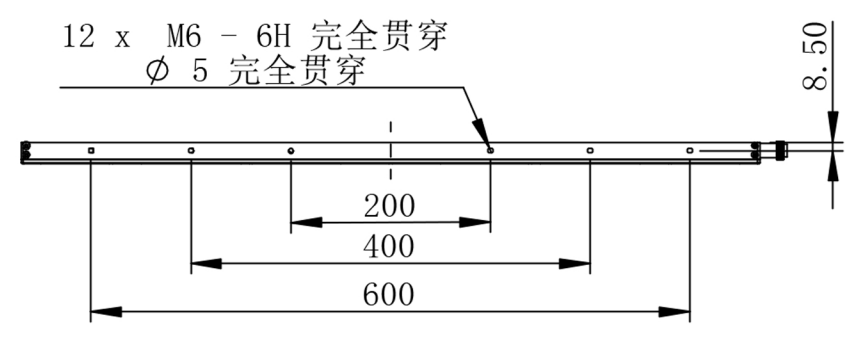

A  
B  
C  
D  
E  
F

A  
B  
C  
D  
E  
F

出线长度800mm

10 x M6 - 6H x 9  
∅ 5 x 10

Details of Connector

Connector Type: SMR-03V-B (Light Side)  
SMP-03V-BC (Power Supply Side)

Specification:

MODEL	PL-BO740330-W/-B/-G/-UV	-R/-IR850/-IR940
Wavelength (nm)	6500K/470/530/385	625/850/940
Power Supply	DC24V/120 (W)	DC24V/110 (W)

Itemref	Quantity	Material: AL/ACRIL	ArticleNo./Reference	
			Filename PL-BO740330	Scale 1/1
			<b>PL-BO740330-U</b>	
			PL-BO740330-0000	Edition VER.1.0 Sheet 1