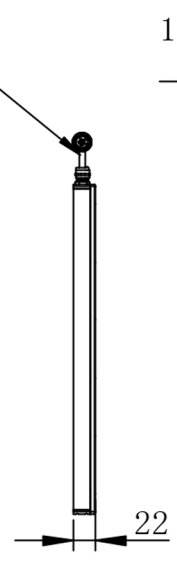

A  
B  
C  
D  
E  
F

A  
B  
C  
D  
E  
F

出线长度800mm

10 x M6 - 6H x 9  
∅ 5 x 10

Details of Connector

Connector Type: SMR-03V-B (Light Side)  
SMP-03V-BC (Power Supply Side)

Specification:

MODEL	PL-BO740330-W/-B/-G/-UV	-R/-IR850/-IR940
Wavelength (nm)	6500K/470/530/385	625/850/940
Power Supply	DC24V/120 (W)	DC24V/110 (W)

Itemref	Quantity	Material: AL/ACRIL	ArticleNo./Reference	
			Filename PL-BO740330	Scale 1/1
			<b>PL-BO740330-U</b>	
			PL-BO740330-0000	Edition VER.1.0 Sheet 1