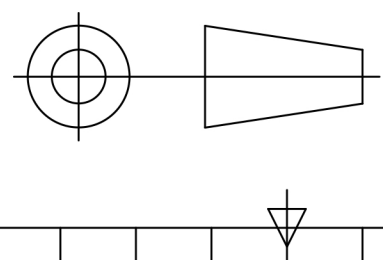

Specification:

MODEL	PL-BO18025-W/-B/-G/-UV	-R/-IR850/-IR940
Wavelength (nm)	6500K/470/530/385	625/850/940
Power Supply	DC24V/12.4 (W)	DC24V/9.4 (W)

Itemref	Quantity	Material: AL/ACRIL	ArticleNo./Reference
			Filename PL-BO18025
			Scale 1/1
<b>PL-BO18025-U</b>			
PL-BO18025-0000			Edition VER.1.0
			Sheet 1