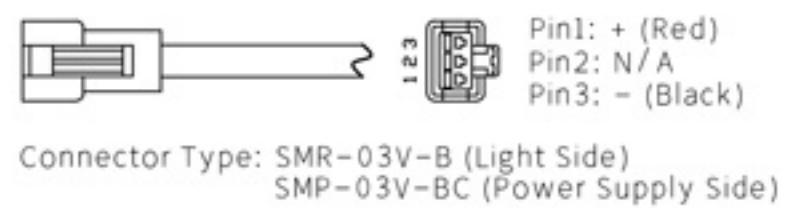

Details of Connector

Specification:

MODEL	YL-L35030-W/-UV/-B/-G/-Y/-R/-IR850/-IR940
Wavelength (nm)	6500K (Color temperature) / 390/470/525/625/850/940
Power Supply	DC24V/28 (W)

Itemref	Quantity	Material: AL/ACRIL	ArticleNo./Reference	
			Filename YL-L35030	Scale 1/1
 双翌 SHUANGYI			YL-L35030	
			YL-L35030-0000	Edition VER1.0