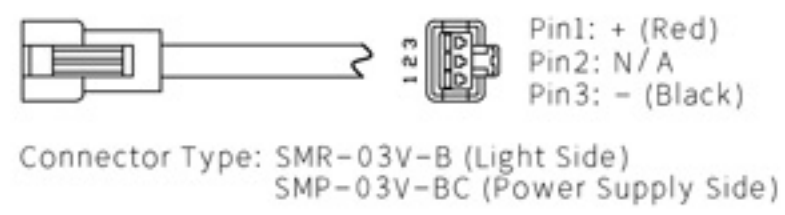

Details of Connector

Specification:

MODEL	YL-L24520-W/-UV/-B/-G/-Y/-R/-IR850/-IR940
Wavelength (nm)	6500K (Color temperature) / 390/470/525/625/850/940
Power Supply	DC24V/10.8 (W)

Itemref	Quantity	Material: AL/ACRIL	ArticleNo./Reference	
			Filename YL-L24520	Scale 1/1
 双翌 SHUANGYI			YL-L24520	
			YL-L24520-0000	Edition VER1.0