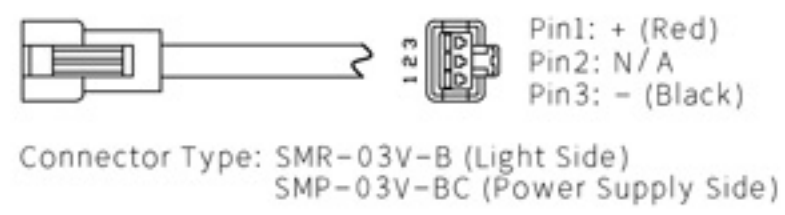

Details of Connector

Specification:

| | |
|-----------------|---|
| MODEL | YL-L17530-W/-UV/-B/-G/-Y/-R/-IR850/-IR940 |
| Wavelength (nm) | 6500K (Color temperature) / 390/470/525/625/850/940 |
| Power Supply | DC24V/14 (W) |